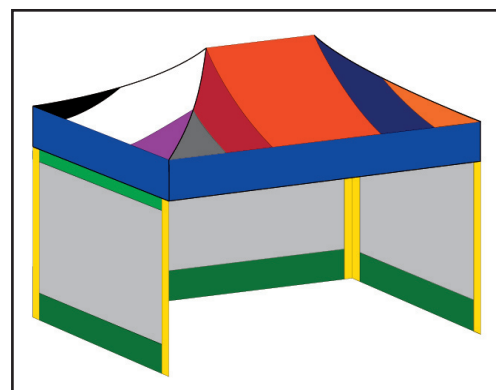

BMAXX DELUXE FRAME AND CANOPIES

BRITISH MADE, ALUMINIUM FRAME WITH STEEL BRACKETS. POLYESTER OR PVC CANOPIES AVAILABLE.

BMAXX DELUXE

2 X 2M	£665.00
3 X 2M	£775.00
3 X 3M	£795.00
3 X 4.5M	£995.00
3 X 6M	£1295.00
6 X 6M	£1595.00

BMAXX DELUXE SIDE PANELS INC LEG WRAPS

500 D POLYESTER, CLEAR PVC AVAILABLE, ANY COLOUR COMBINATION. PVC BOTTOMS OPTIONAL

2M SIDE PANEL INC LEG WRAPS	£100.00
3M SIDE PANEL INC LEG WRAPS	£120.00
4.5M SIDE PANEL INC LEG WRAPS	£165.00
6M SIDE PANEL INC LEG WRAPS	£195.00
3M PANORAMIC SKIRT INC WRAPS	£120.00

STANDARD SIDE WALLS

500 D POLYESTER, SINGLE COLOUR

2M SIDE PANEL	£ 45.00
3M SIDE PANEL	£ 60.00
4.5M SIDE PANEL	£ 75.00
6M SIDE PANEL	£ 90.00

ACCESSORIES

DIGITAL IMAGE PRINTING	£ POA
SCREEN PRINTING	£ POA
JIGSAW STACKING WEIGHTS PER PAIR	£ 39.99
FRAME MODIFICATION, 6M, 4.5M, 3M	£ POA
ROLLER ZIPPERED DOOR	£ 80.00
LINKING KIT, 6M, 4.5M, 3M	£ POA
COVER, BAG, PEGS, GUY ROPES - FROM	£ 75.00
PEGS, STAKES, GUY ROPES INDIVIDUAL	£POA
FLOORING, LITE / ULTRA FROM	£10.99