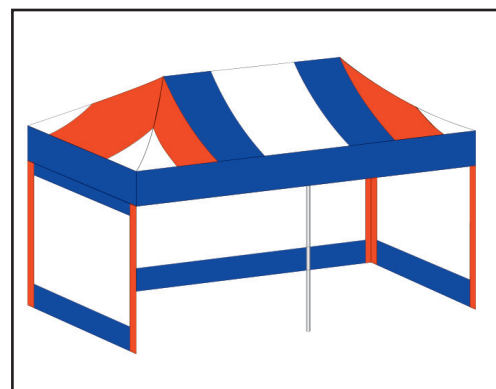

BMAXX DELUXE FRAME AND CANOPIES

BRITISH MADE, ALUMINIUM FRAME WITH STEEL BRACKETS. POLYESTER OR PVC CANOPIES AVAILABLE.

BMAXX DELUXE

2 X 2M	£665.00
3 X 2M	£775.00
3 X 3M	£795.00
3 X 4.5M	£995.00
3 X 6M	£1295.00
6 X 6M	£1595.00

BMAXX DELUXE SIDE PANELS INC LEG WRAPS

500 D POLYESTER, CLEAR PVC AVAILABLE, ANY COLOUR COMBINATION. PVC BOTTOMS OPTIONAL

2M SIDE PANEL INC LEG WRAPS	£100.00
3M SIDE PANEL INC LEG WRAPS	£120.00
4.5M SIDE PANEL INC LEG WRAPS	£165.00
6M SIDE PANEL INC LEG WRAPS	£195.00
3M PANORAMIC SKIRT INC WRAPS	£120.00

STANDARD SIDE WALLS

500 D POLYESTER, SINGLE COLOUR

2M SIDE PANEL	£ 45.00
3M SIDE PANEL	£ 60.00
4.5M SIDE PANEL	£ 75.00
6M SIDE PANEL	£ 90.00

ACCESSORIES

DIGITAL IMAGE PRINTING	£ POA
SCREEN PRINTING	£ POA
JIGSAW STACKING WEIGHTS PER PAIR	£ 39.99
FRAME MODIFICATION, 6M, 4.5M, 3M	£ POA
ROLLER ZIPPERED DOOR	£ 80.00
LINKING KIT, 6M, 4.5M, 3M	£ POA
COVER, BAG, PEGS, GUY ROPES - FROM	£ 75.00
PEGS, STAKES, GUY ROPES INDIVIDUAL	£POA
FLOORING, LITE / ULTRA FROM	£10.99